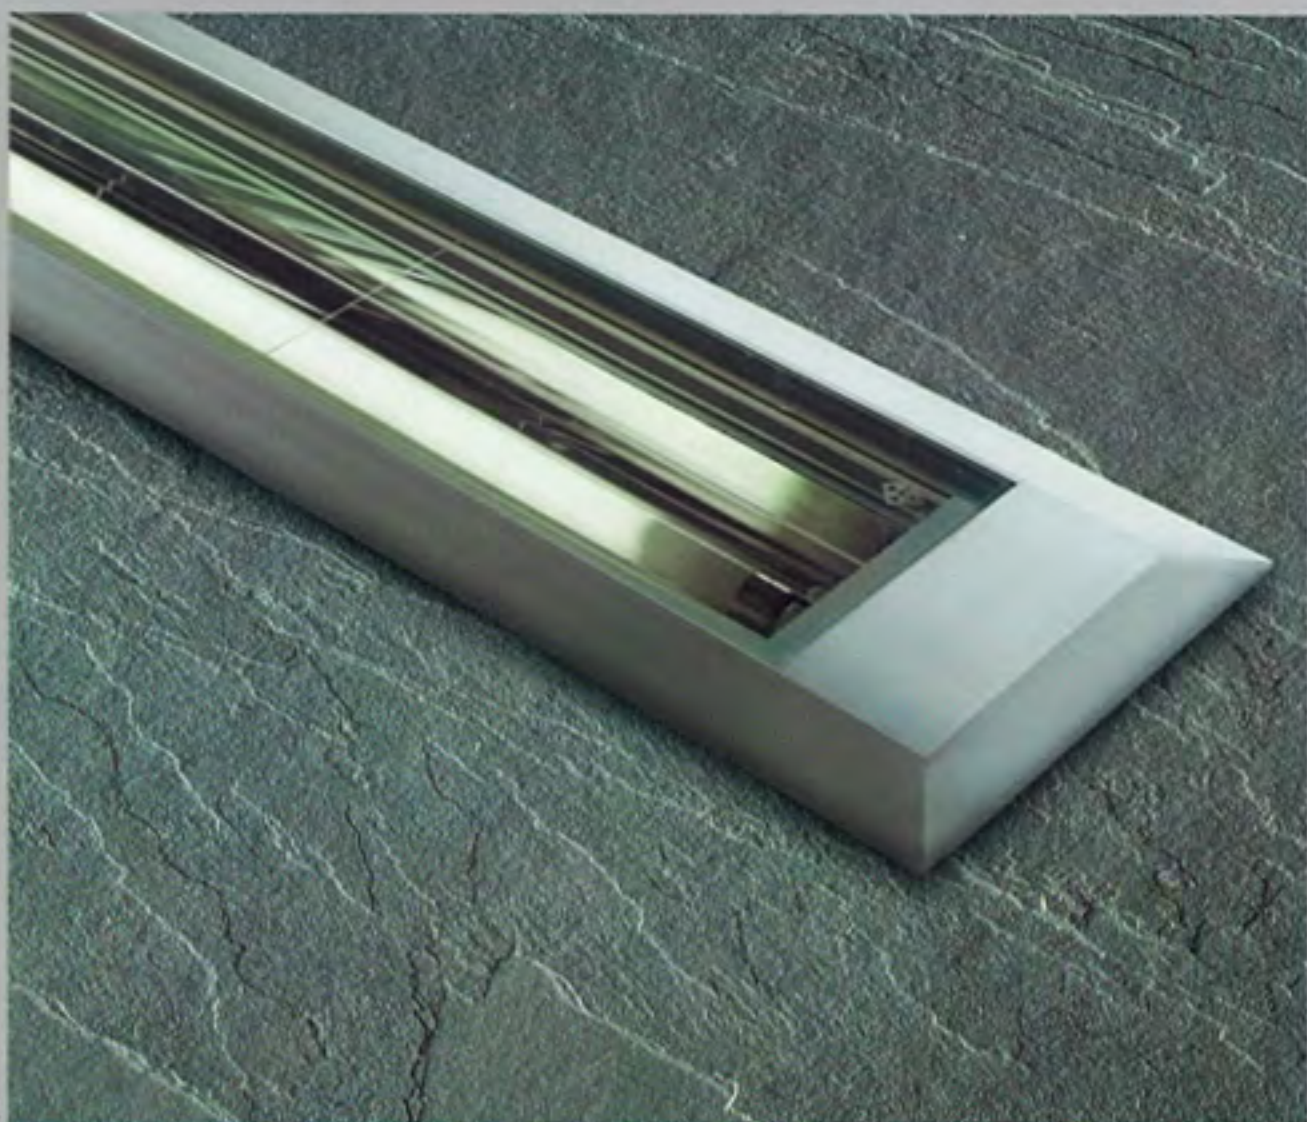

1, 2, 3, 4 Falea: sistema completo e articolato di moduli a sospensione; il sistema consente il collegamento di più moduli e la realizzazione di un'unica linea di apparecchi
5, 6, 7 Dinamis: proiettore per l'illuminazione di strutture all'aperto e di spazi interni di grandi dimensioni. L'installazione a parete con un angolo di regolazione verticale di 60° rende Dinamis flessibile nell'utilizzo
8, 9, 10 Traccia: sistema di illuminazione modulare da incasso, a parete o a sospensione.