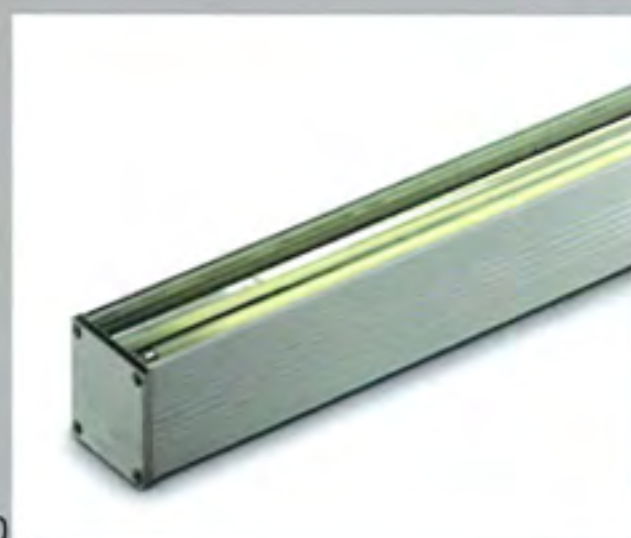

1, 2, 3, 4 Falea: sistema completo e articolato di moduli a sospensione; il sistema consente il collegamento di più moduli e la realizzazione di un'unica linea di apparecchi
5, 6, 7 Dinamis: proiettore per l'illuminazione di strutture all'aperto e di spazi interni di grandi dimensioni. L'installazione a parete con un angolo di regolazione verticale di 60° rende Dinamis flessibile nell'utilizzo
8, 9, 10 Traccia: sistema di illuminazione modulare da incasso, a parete o a sospensione.

1, 2, 3, 4 Falea: a complete and complex system of ceiling modules; the system allows the connection of several modules and the creation of a single line of lights
5, 6, 7 Dinamis: projector to illuminate open-air structures and large interiors. Wall application with a vertical adjustment angle of 60° makes Dinamis versatile to use
8, 9, 10 Traccia: modular system for recessed, wall or ceiling lighting