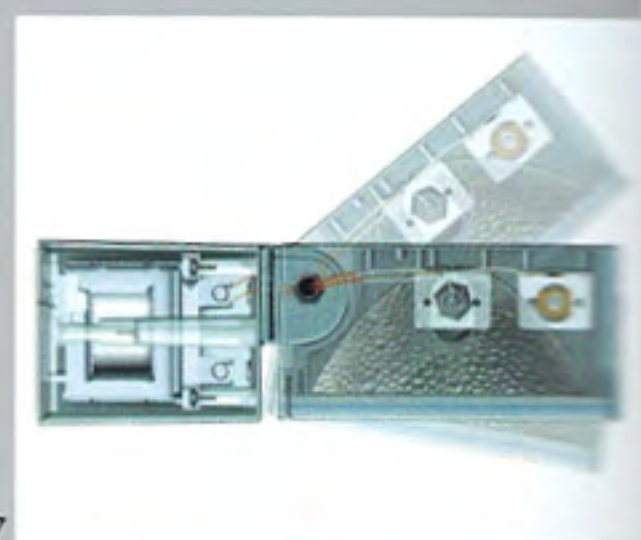

Quattrobi S.p.A.

Via E. Berlinguer, 22
20040 Colnago (MI)
T 039 6885111 r.a.
F 039 6885113
4bi@4bi.it
www.4bi.it

Traccia, Dinamis, Falea

Traccia, Dinamis e Falea: le ultime novità di Quattrobi, presentate a Intel 2003. Traccia è un sistema di illuminazione modulare da incasso, a parete o a sospensione. Nella soluzione da incasso, un fascio di luce morbido e omogeneo esalta le forme e i volumi, garantendo un'ampia visibilità in ogni condizione atmosferica. L'apparecchio è infatti adatto sia per interni che per esterni e consente applicazioni anche in spazi ristretti come cornicioni, profili e davanzali. Dinamis è un proiettore dal design pulito ed essenziale, che si integra armonicamente in ambienti diversi. Compatto e resistente, serve per l'illuminazione di strutture all'aperto e di spazi interni di grandi dimensioni. L'installazione a parete con un angolo di regolazione verticale di 60° rende Dinamis flessibile nell'utilizzo. Falea è un sistema completo e articolato di moduli a sospensione, ideale per gli ambienti di lavoro e laddove si presentino esigenze di confort visivo unite a quelle di un'illuminazione discreta ed efficiente. Il sistema consente il collegamento di più moduli e la realizzazione di un'unica linea di apparecchi.

Traccia, Dinamis, Falea